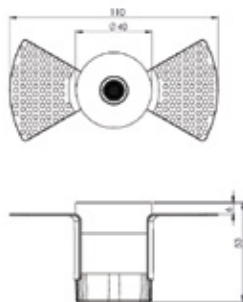

Single Line Diagram

Recessed
DUSTER-40